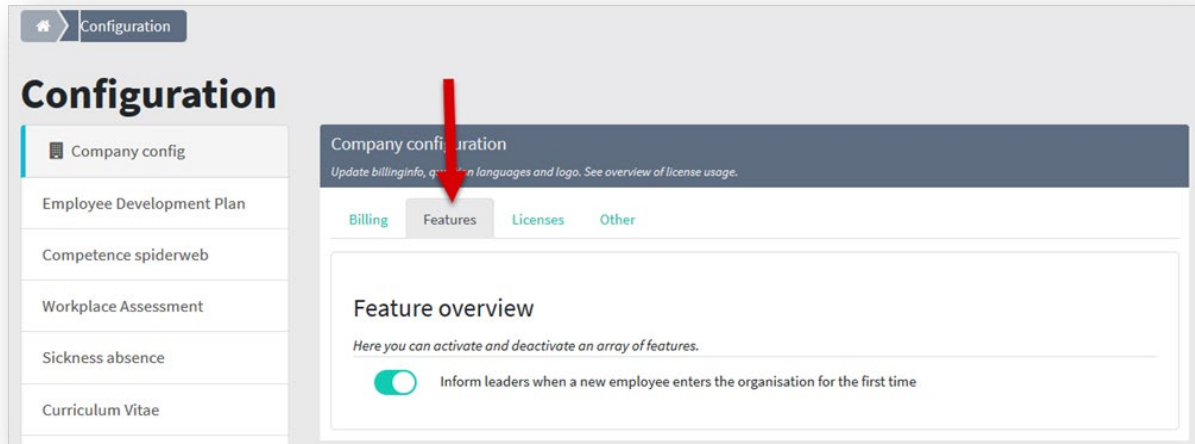

Company configuration

Here you can update billing information, logo and language for questionnaires. See the list of licenses, etc..

1. Select 'configuration'

2. Then select 'Company config' (red arrow)

The first tab is 'Billing' (blue arrow) here you can update billing information.

Second tab is 'Features' - Here you can enable and disable a number of features:

Third tab is 'Licenses'. You pay per team in the organization and for dialog access to employees who are not already responsible for a team.

The fourth tab is 'Other'. Here you can upload company logo (blue arrow) Aspect ratio 100x45, minimum size 160x72. You can also select available language (green arrow)

The screenshot displays the 'Configuration' interface with the 'Other' tab selected. A red arrow points to the 'Other' tab label. A blue arrow points to the 'Upload company logo' section, which includes a text input field containing 'Gennemse...' and 'Ingen fil valgt.', and a teal 'Save' button. A green arrow points to the 'Available sheet languages' section, which features a list of available languages (Danish and English), a 'Primary language' dropdown menu set to 'English', and a teal 'Save' button. The interface also includes a sidebar with various configuration options and a top navigation bar.