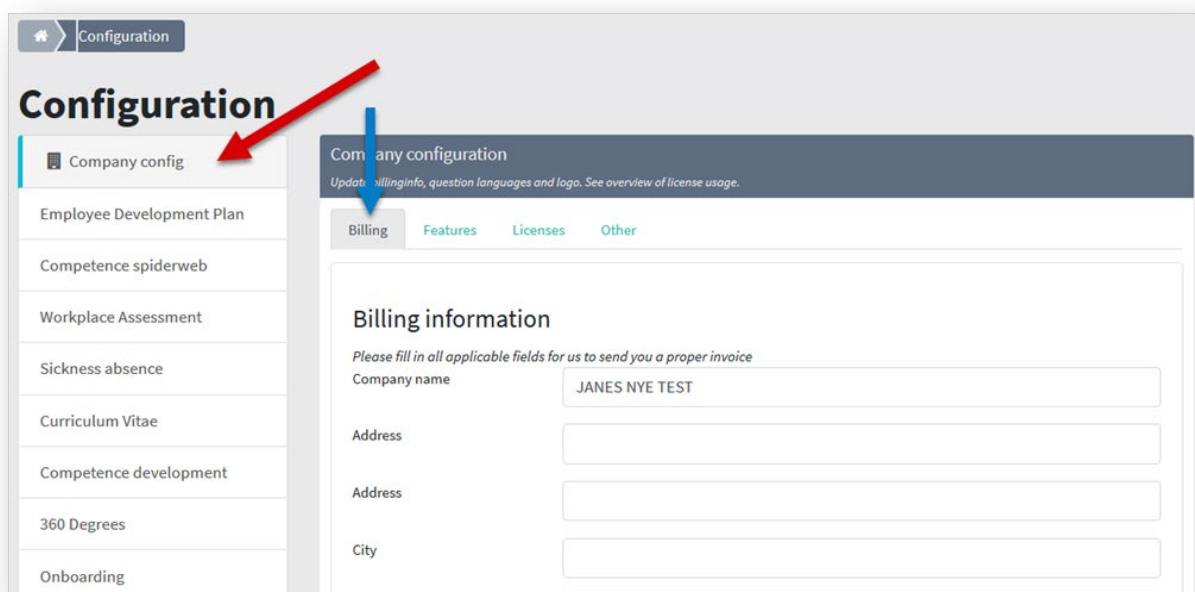

Company configuration

Here you can update billing information, logo and language for questionnaires. See the list of licenses, etc..

1. Select 'configuration'

2. Then select 'Company config' (red arrow)

The first tab is 'Billing' (blue arrow) here you can update billing information.

Second tab is 'Features' - Here you can enable and disable a number of features:

Third tab is 'Licenses'. You pay per team in the organization and for dialog access to employees who are not already responsible for a team.

The fourth tab is 'Other'. Here you can upload company logo (blue arrow) Aspect ratio 100x45, minimum size 160x72. You can also select available language (green arrow)

The screenshot displays the 'Configuration' interface with the 'Other' tab selected. A red arrow points to the 'Other' tab label. A blue arrow points to the 'Upload company logo' section, which includes a text input field containing 'Gennemse...' and 'Ingen fil valgt.', and a teal 'Save' button. A green arrow points to the 'Available sheet languages' section, which features a list of available languages (Danish and English), a 'Primary language' dropdown menu set to 'English', and a teal 'Save' button. The interface also includes a sidebar with various configuration options and a top navigation bar.