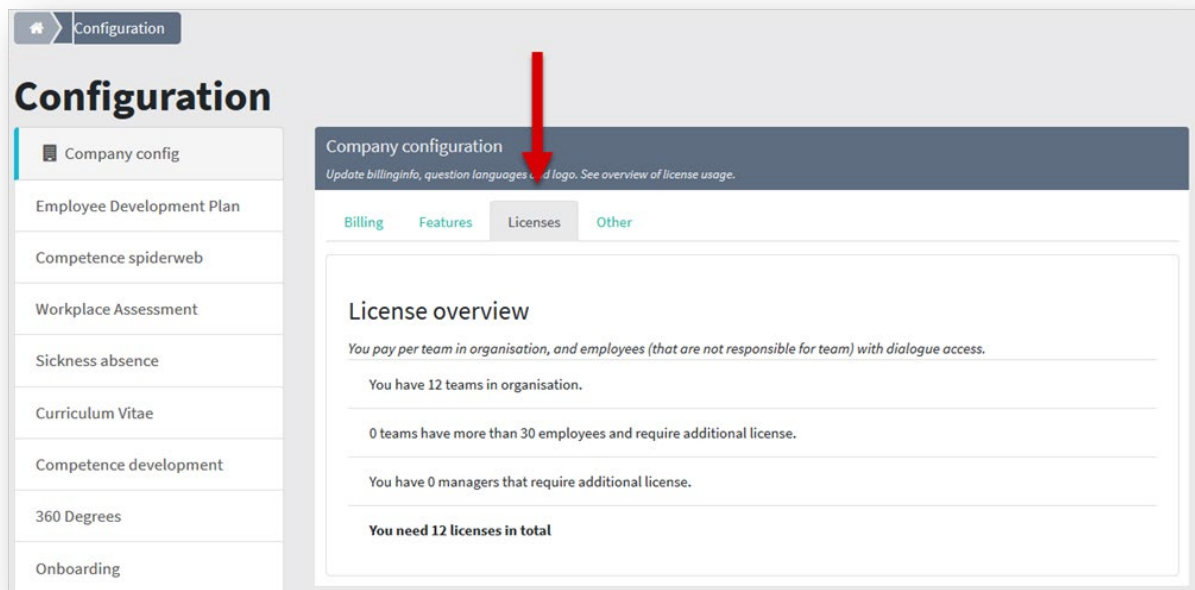

Company configuration

Here you can update billing information, logo and language for questionnaires. See the list of licenses, etc..

1. Select 'configuration'

2. Then select 'Company config' (red arrow)

The first tab is 'Billing' (blue arrow) here you can update billing information.

Second tab is 'Features' - Here you can enable and disable a number of features:

Third tab is 'Licenses'. You pay per team in the organization and for dialog access to employees who are not already responsible for a team.

The fourth tab is 'Other'. Here you can upload company logo (blue arrow) Aspect ratio 100x45, minimum size 160x72. You can also select available language (green arrow)

The screenshot displays the 'Configuration' interface with the 'Other' tab selected. A red arrow points to the 'Other' tab label. A blue arrow points to the 'Upload company logo' section, which includes a text input field containing 'Gennemse...' and 'Ingen fil valgt.', and a teal 'Save' button. A green arrow points to the 'Available sheet languages' section, which features a list of available languages (Danish and English), a 'Primary language' dropdown menu set to 'English', and a teal 'Save' button. The interface also includes a sidebar with various configuration options and a top navigation bar.