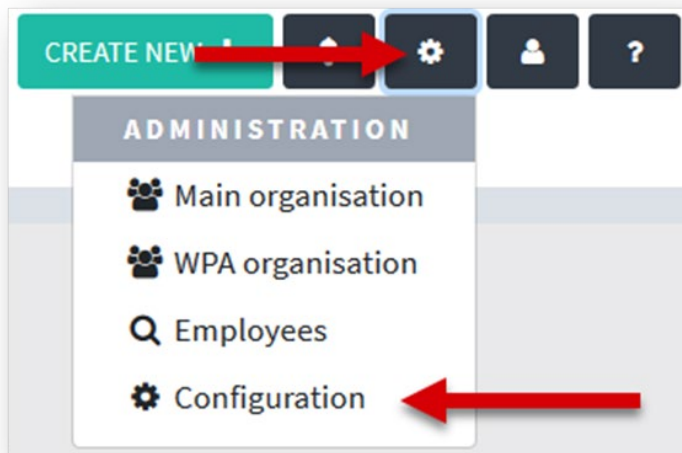

Company configuration

Here you can update billing information, logo and language for questionnaires. See the list of licenses, etc..

1. Select 'configuration'

2. Then select 'Company config' (red arrow)

The first tab is 'Billing' (blue arrow) here you can update billing information.

Second tab is 'Features' - Here you can enable and disable a number of features:

Third tab is 'Licenses'. You pay per team in the organization and for dialog access to employees who are not already responsible for a team.

The fourth tab is 'Other'. Here you can upload company logo (blue arrow) Aspect ratio 100x45, minimum size 160x72. You can also select available language (green arrow)

The screenshot displays the 'Configuration' interface with the 'Other' tab selected. A red arrow points to the 'Other' tab label. A blue arrow points to the 'Upload company logo' section, which includes a text input field containing 'Gennemse...' and 'Ingen fil valgt.', and a teal 'Save' button. A green arrow points to the 'Available sheet languages' section, which features a list of available languages (Danish and English), a 'Primary language' dropdown menu set to 'English', and a teal 'Save' button. The interface also includes a sidebar with various configuration options and a top navigation bar.